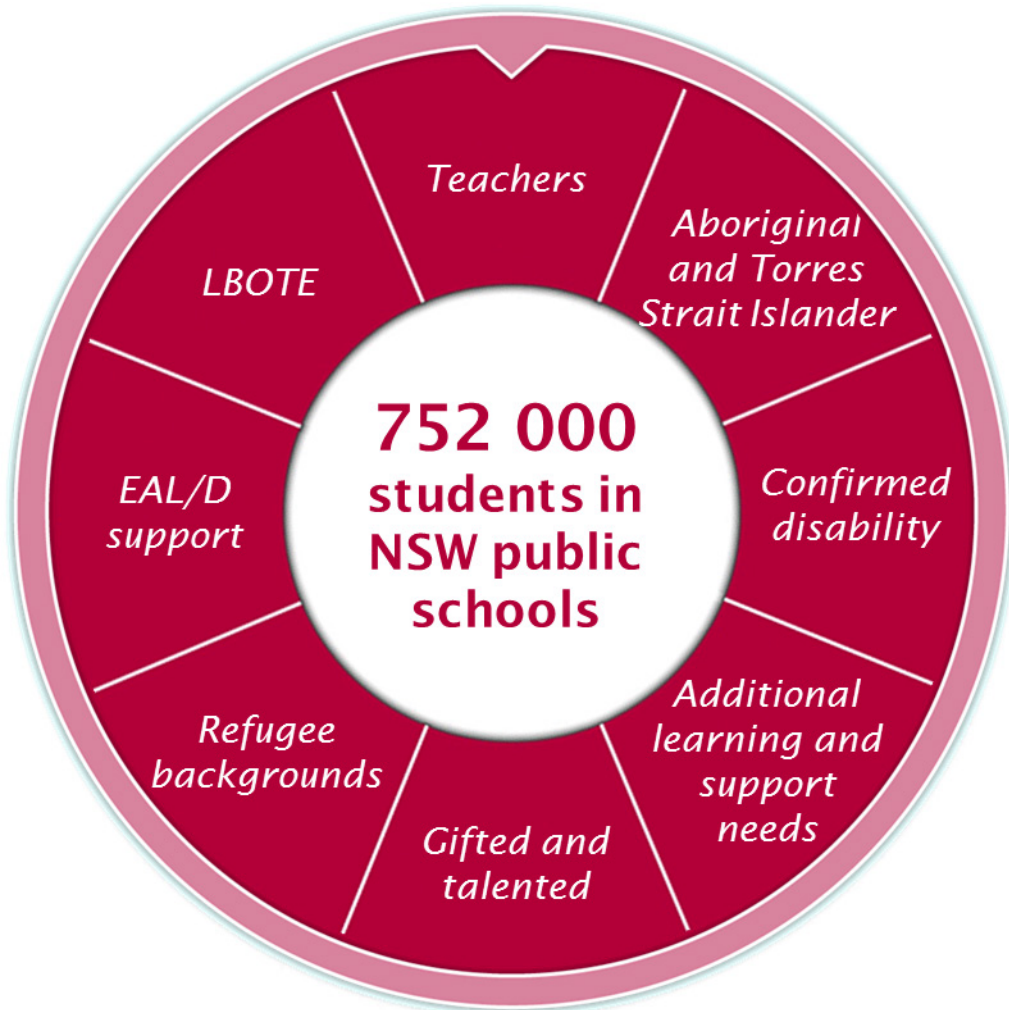

Rich diversity in NSW public schools

95000 teachers work in 50000 classrooms in 2200 schools.

There are 752000 students in NSW public schools.

The student population consists of:

- 42000 Aboriginal and Torres Strait Islanders
- 35000 with a confirmed disability
- 55000 with additional learning and support needs
- 75000 Gifted and talented students
- 5650 with refugee backgrounds
- 136188 requiring support in English as an additional language or dialect (EAL/D support)
- 220837 from a language background other than English (LBOTE)